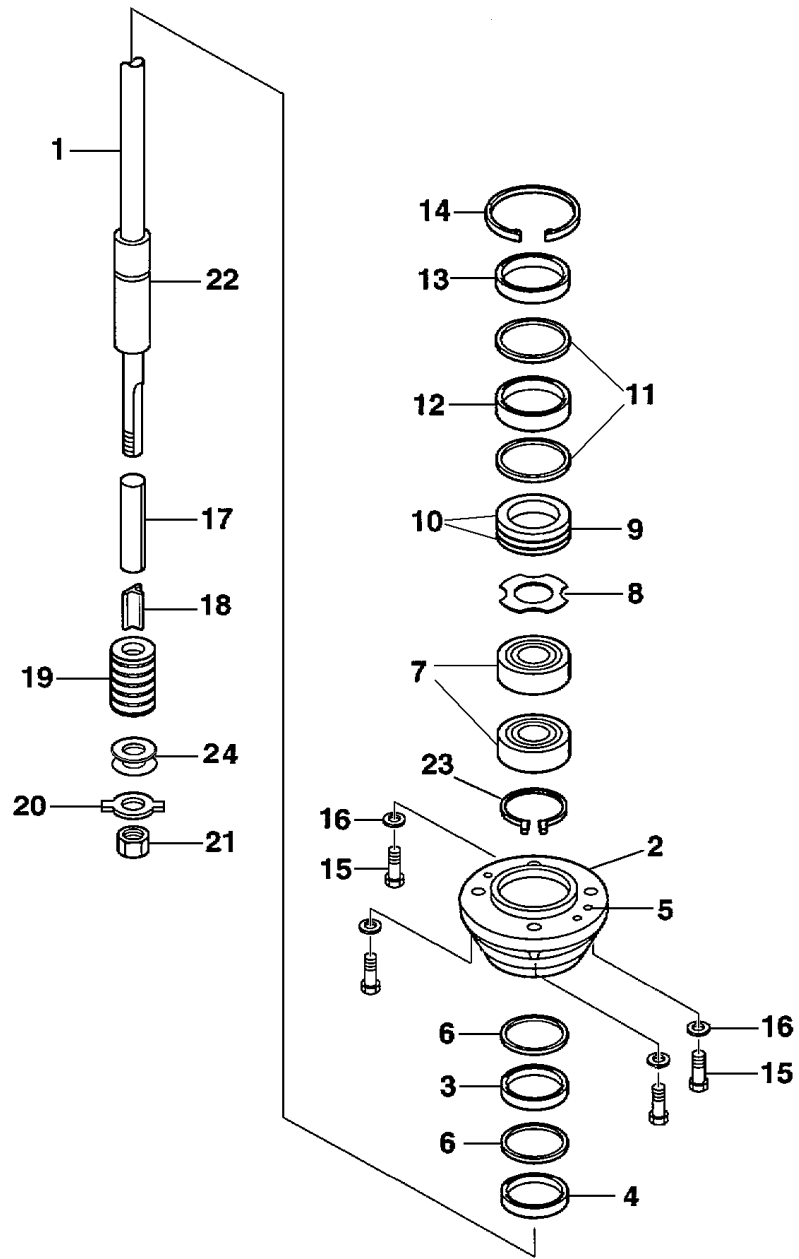

Part List

F90TJRD-PUMP 2005 / INTAKE ASSEMBLY F80 90

REF - NO	PART NUMBER	PART NAME	QUANTITY	REMARKS
1	6H1-JD013-33-00	INTAKE ASSEMBLY, FLANGED 7/3/8"	1	
2	6H1-JD013-32-00	.INTAKE CASING, FLANGED	1	
3	6H1-JD014-31-00	.LINER, FLANGED 7-3/8"	1	
4	6H1-JD001-17-00	.GRILL BAR	9	
5	6H4-JD000-14-00	.GRILL ROD	2	
6	6H1-JD013-19-00	.STUD, 5/16-18	6	
7	6H4-JD006-25-00	.NUT, 5/16-18	6	
8	6H1-JD001-06-25	IMPELLER 7-3/8"	1	

Part List

F90TJRD-PUMP 2005 / WATER PUMP ADAPTER F80 90

REF - NO	PART NUMBER	PART NAME	QUANTITY	REMARKS
1	6H1-JD008-71-00	ADAPTER Y	1	
2	6H1-JD008-73-00	ADAPTER, WATER PUMP	1	
3	6H1-JD006-16-00	DOWEL PIN	2	
4	93604-10M03-00	.PIN, DOWEL	2	
5	6H1-JD008-74-00	SHIFT ROD GUIDE	1	
6	6H4-JD006-06-00	BOLT, 3/8-16 X 1-14"	1	
7	6H4-JD005-91-00	BOLT	1	
8	6H4-JD006-40-00	WASHER, SPRING LOCK	1	
9	6H4-JD005-92-00	BOLT	4	
10	6H4-JD006-36-00	WASHER, LOCK M10	8	
11	6H1-JD006-00-10	BOLT, 5/16"-18 X 3-1/2"	2	
12	6H4-JD006-03-00	BOLT, 5/16"-18 X 2-1/2"	2	
13	67F-44311-10-00	HOUSING, WATER PUMP	1	
14	67F-44322-00-00	.INSERT, CARTRIDGE	1	
15	67F-44352-00-00	.IMPELLER	1	
16	688-44315-A0-00	.GASKET, WATER PUMP	1	
17	67F-44323-00-00	.OUTER PLATE, CARTRIDGE	1	
18	688-44324-A0-00	.GASKET, CARTRIDGE	1	