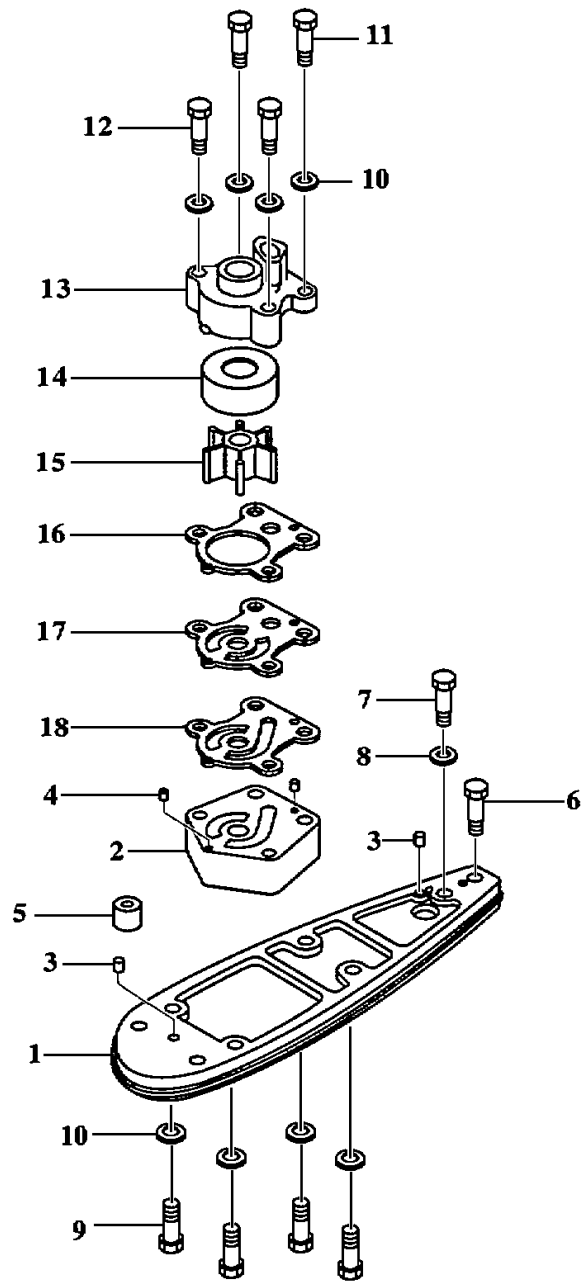

Part List

F90TJRD-PUMP 2005 / WATER PUMP ADAPTER F80 90

REF - NO	PART NUMBER	PART NAME	QUANTITY	REMARKS
1	6H1-JD008-71-00	ADAPTER Y	1	
2	6H1-JD008-73-00	ADAPTER, WATER PUMP	1	
3	6H1-JD006-16-00	DOWEL PIN	2	
4	93604-10M03-00	.PIN, DOWEL	2	
5	6H1-JD008-74-00	SHIFT ROD GUIDE	1	
6	6H4-JD006-06-00	BOLT, 3/8-16 X 1-14"	1	
7	6H4-JD005-91-00	BOLT	1	
8	6H4-JD006-40-00	WASHER, SPRING LOCK	1	
9	6H4-JD005-92-00	BOLT	4	
10	6H4-JD006-36-00	WASHER, LOCK M10	8	
11	6H1-JD006-00-10	BOLT, 5/16"-18 X 3-1/2"	2	
12	6H4-JD006-03-00	BOLT, 5/16"-18 X 2-1/2"	2	
13	67F-44311-10-00	HOUSING, WATER PUMP	1	
14	67F-44322-00-00	.INSERT, CARTRIDGE	1	
15	67F-44352-00-00	.IMPELLER	1	
16	688-44315-A0-00	.GASKET, WATER PUMP	1	
17	67F-44323-00-00	.OUTER PLATE, CARTRIDGE	1	
18	688-44324-A0-00	.GASKET, CARTRIDGE	1	