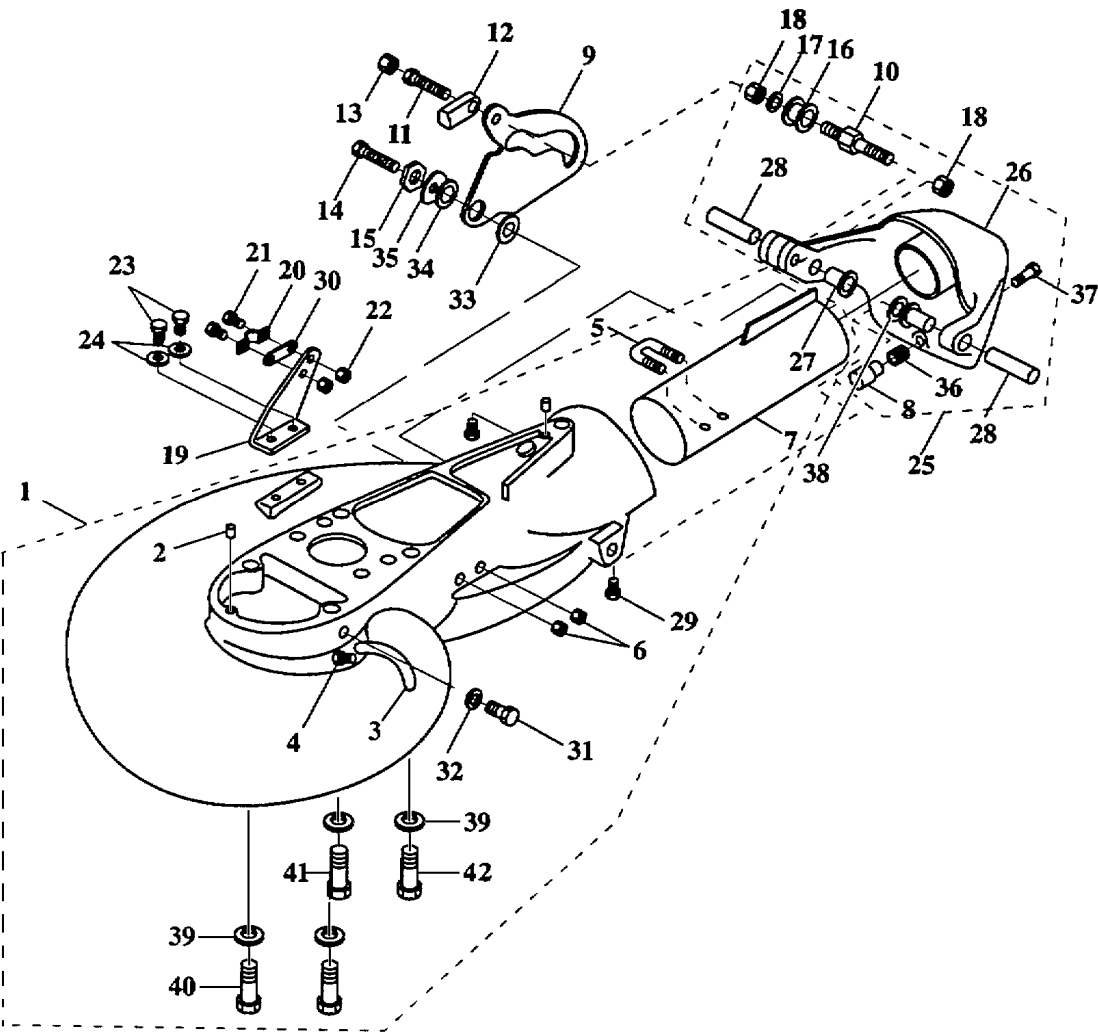

Part List

F90TJRD-PUMP 2005 / MAIN HOUSING F80 90

REF - NO	PART NUMBER	PART NAME	QUANTITY	REMARKS
1	6H1-JD009-08-01	MAIN HOUSING WEX.TUBE	1	
2	6H4-JD006-31-00	DOWEL PIN	2	
3	6H4-JD009-75-00	GREASE HOSE	1	
4	6H4-JD005-39-00	GREASE FITTING	1	
5	67F-JD008-45-00	U-BOLT 1-3/8"	1	
6	6H4-JD006-21-00	NUT, NYLOC	2	
7	6H1-JD001-28-00	EXHAUST TUBE	1	
8	67F-JD001-49-70	GATE BUMPER	1	
9	6H1-JD001-03-40	SHIFT CAM LARGE	1	
10	6H4-JD001-04-30	SHAFT, ROLLER	1	
11	6H1-JD005-73-00	BOLT	1	
12	63D-JD005-53-02	BALL END	1	
13	6H4-JD006-23-00	NYLOC	1	
14	6H4-JD005-74-10	BOLT, HEX HEAD NYLOC	1	
15	6H4-JD001-03-60	CAM, ECCENTRIC DRILLED	1	
16	6H4-JD001-04-20	SHAFT, ROLLER	1	
17	6H4-JD006-35-00	WASHER, PLAIN	1	
18	6H4-JD006-24-00	NUT, FIBER LOCK	2	
19	6H4-JD001-56-00	BRACKET, CABLE SUPPORT	1	
20	6H4-JD005-43-00	CABLE CLAMP	1	
21	6H4-JD005-61-00	SCREW	2	
22	6H4-JD005-19-00	NUT, FIBER LOCK #10-24	2	
23	6H4-JD005-72-00	BOLT	2	
24	6H4-JD006-35-00	WASHER, PLAIN	2	
25	6H1-JD001-17-30	GATE ASSY LARGE CAM 1/2"	1	
26	6H1-JD011-72-01	GATE, PAINTED CAM LARGE 12"	1	
27	6H1-JD005-36-00	NYLINER 4217A 1/2 ID X .82"	2	
28	6H1-JD008-23-00	PIN, REVERSE PIVOT	2	
29	6H4-JD005-74-00	BOLT	2	
30	6H4-JD005-42-00	SHIM	1	
31	6H4-JD001-02-40	FLUSH SCREW	1	
32	6H4-JD001-02-50	WASHER, FIBER M8	1	
33	6H4-JD001-03-70	BUSHING, CAM	1	
34	6H4-JD001-03-80	WASHER, CAM	1	
35	6H4-JD001-03-90	SHIM, CAM	2	
36	6H4-JD001-17-00	SPRING, GATE BUMPER	1	
37	67C-JD005-59-02	SCREW, NYLOC	1	
38	6H1-JD001-17-80	SPRING GATE PIVOT 1/2"	1	
39	6H4-JD006-36-00	WASHER, LOCK M10	4	
40	6H4-JD006-08-00	BOLT 3/8-16 X 2-1/4"	2	
41	6H4-JD006-09-00	BOLT 3/8-16 X 2-3/4"	1	
42	6H1-JD006-10-00	BOLT 3/8-16 X 3"	1