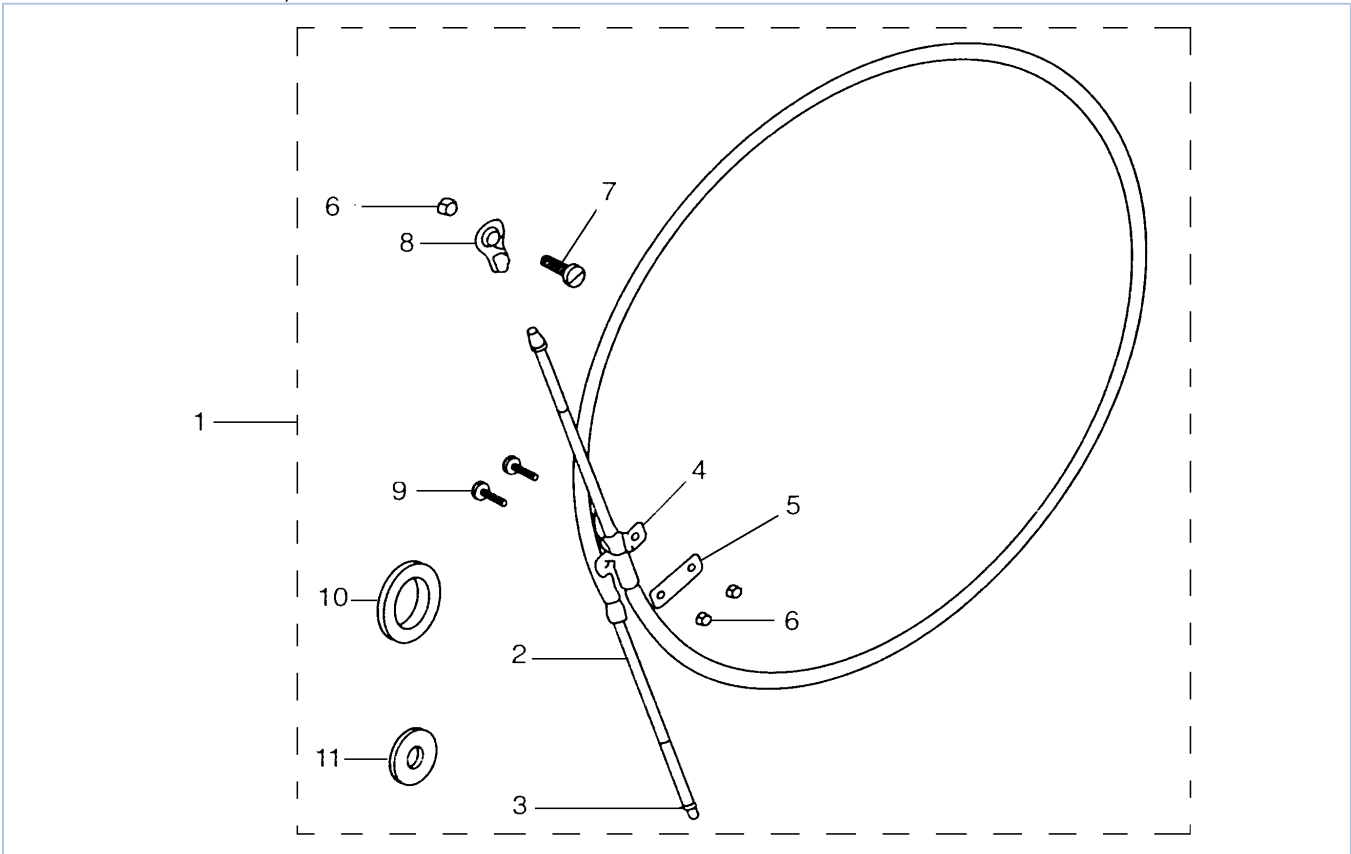

Part List

F90TJRD-PUMP 2005 / TILLER STEERING SHIFT CABLE F80 90

REF - NO	PART NUMBER	PART NAME	QUANTITY	REMARKS
1	67F-JD000-15-66	CABLE, SHIFT ASSEMBLY Y100-4	1	
2	62Y-JD000-54-72	.CABLE 5 FT	1	
3	63D-JD006-21-01	.NUT, HEX 10-32	2	
4	6H4-JD005-43-00	.CABLE CLAMP	1	
5	6H4-JD005-42-00	.SHIM	1	
6	6H4-JD006-21-00	.NUT, NYLOC	3	
7	67F-JD000-15-67	.SCREW, ROD END	1	
8	67F-JD005-53-01	.BALL END #10	1	
9	6H4-JD005-58-00	.SCREW, FIL HD SLOTTED	2	
10	67F-JD000-15-69	.SHIM WASHER, LARGE	1	
11	67F-JD000-15-68	.SHIM WASHER, SMALL	1